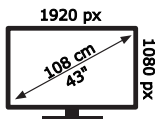

ENERG

FINLUX

43-FMAF-9060

42 kWh/1000h

ABCDEF**E**FG

42 kWh/1000h

50655331